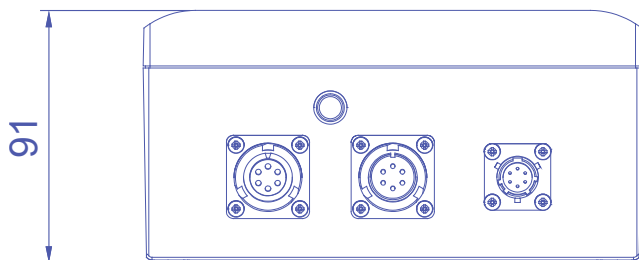

# PROD0810 TOF HV Unit

A robust radio transmitter/receiver containing two 2.4GHz Time of Flight antenna fittings for enhanced radio coverage and accuracy. Suitable for mounting on the exterior of heavy mine vehicles.

**SPECIFICATIONS**

<b>Power Source</b>	DC 12/24V (powered from either Display Unit PROD0119 or Expansion Unit PROD0161)
<b>Power Consumption</b>	1.2W nominal + Camera supply
<b>Operating Temperature</b>	-20°C to +60°C
<b>Protection Rating</b>	IP 66 rated enclosure
<b>Weight</b>	1.5 kg
<b>Radio Equipment Characteristics</b>	2.4 GHz, IEEE 802.15.4a CSS, 10mW nom + 3dBi antennas
<b>Connectors</b>	<ul style="list-style-type: none"> <li>• BUS IN (6-way MILSPEC panel plug)</li> <li>• BUS OUT (6-way MILSPEC panel socket)</li> <li>• 2 x N female (2.4GHz)</li> </ul>
<b>Antennas</b>	<ul style="list-style-type: none"> <li>• Direct or remote attachment options. Twin antenna diversity for enhanced performance</li> </ul>
<b>Input / Output Signals</b>	<p>2 x CAS BUS (6 way interface)</p> <ul style="list-style-type: none"> <li>• Input Power</li> <li>• Video Signal pass through</li> <li>• RS-485 data communications</li> </ul> <p><i>LED Indicators:</i></p> <ul style="list-style-type: none"> <li>• Red – receive data</li> <li>• Green – transmit data.</li> </ul>