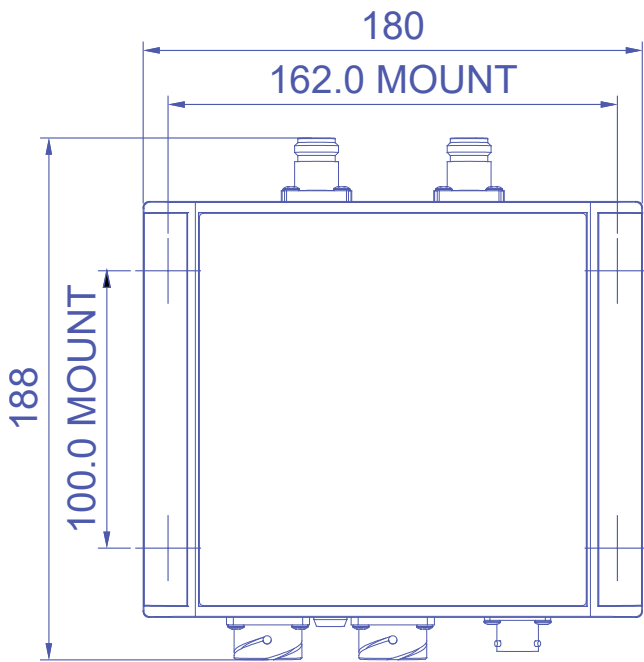

# PROD0810 TOF HV Unit

A robust radio transmitter/receiver containing two 2.4GHz Time of Flight antenna fittings for enhanced radio coverage and accuracy. Suitable for mounting on the exterior of heavy mine vehicles.

**SPECIFICATIONS**

<b>Power Source</b>	DC 12/24V (powered from either Display Unit PROD0119 or Expansion Unit PROD0161)
<b>Power Consumption</b>	1.2W nominal + Camera supply
<b>Operating Temperature</b>	-20°C to +60°C
<b>Protection Rating</b>	IP 66 rated enclosure
<b>Weight</b>	1.5 kg
<b>Radio Equipment Characteristics</b>	2.4 GHz, IEEE 802.15.4a CSS, 10mW nom + 3dBi antennas
<b>Connectors</b>	<ul style="list-style-type: none"> <li>• BUS IN (6-way MILSPEC panel plug)</li> <li>• BUS OUT (6-way MILSPEC panel socket)</li> <li>• 2 x N female (2.4GHz)</li> </ul>
<b>Antennas</b>	<ul style="list-style-type: none"> <li>• Direct or remote attachment options. Twin antenna diversity for enhanced performance</li> </ul>
<b>Input / Output Signals</b>	<p>2 x CAS BUS (6 way interface)</p> <ul style="list-style-type: none"> <li>• Input Power</li> <li>• Video Signal pass through</li> <li>• RS-485 data communications</li> </ul> <p><i>LED Indicators:</i></p> <ul style="list-style-type: none"> <li>• Red – receive data</li> <li>• Green – transmit data.</li> </ul>