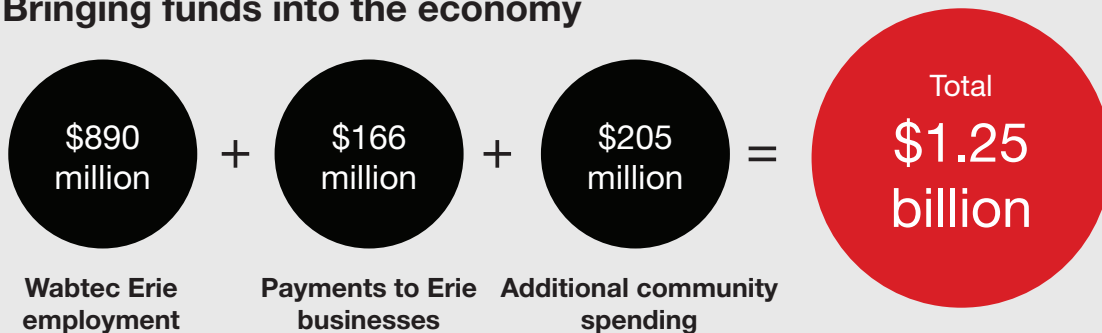

Bigger Than Employment

It's easy to focus on how Wabtec directly supports its own employees with compensation and benefits, but the company also sustains the whole community in broader ways that indirectly benefit employees. Wabtec's involvement in the Erie economy makes it a better place to live.

Bringing funds into the economy

In addition to the wages paid to employees, Wabtec also brings money into the Erie economy with work for local companies. And the influx of cash to people in Erie increases spending at community businesses while bringing in more tax revenue to support schools, first responders, public services, and infrastructure.

4,463
jobs in Erie
supported by
Wabtec

All this extra spending in the Erie economy turns into gainful employment for the community. Wabtec's presence supports **2,123** jobs in Erie in addition to the **2,240** people directly employed by the company. Even for your family and friends who don't work at Wabtec, the company could be positively influencing their jobs and overall wellbeing.