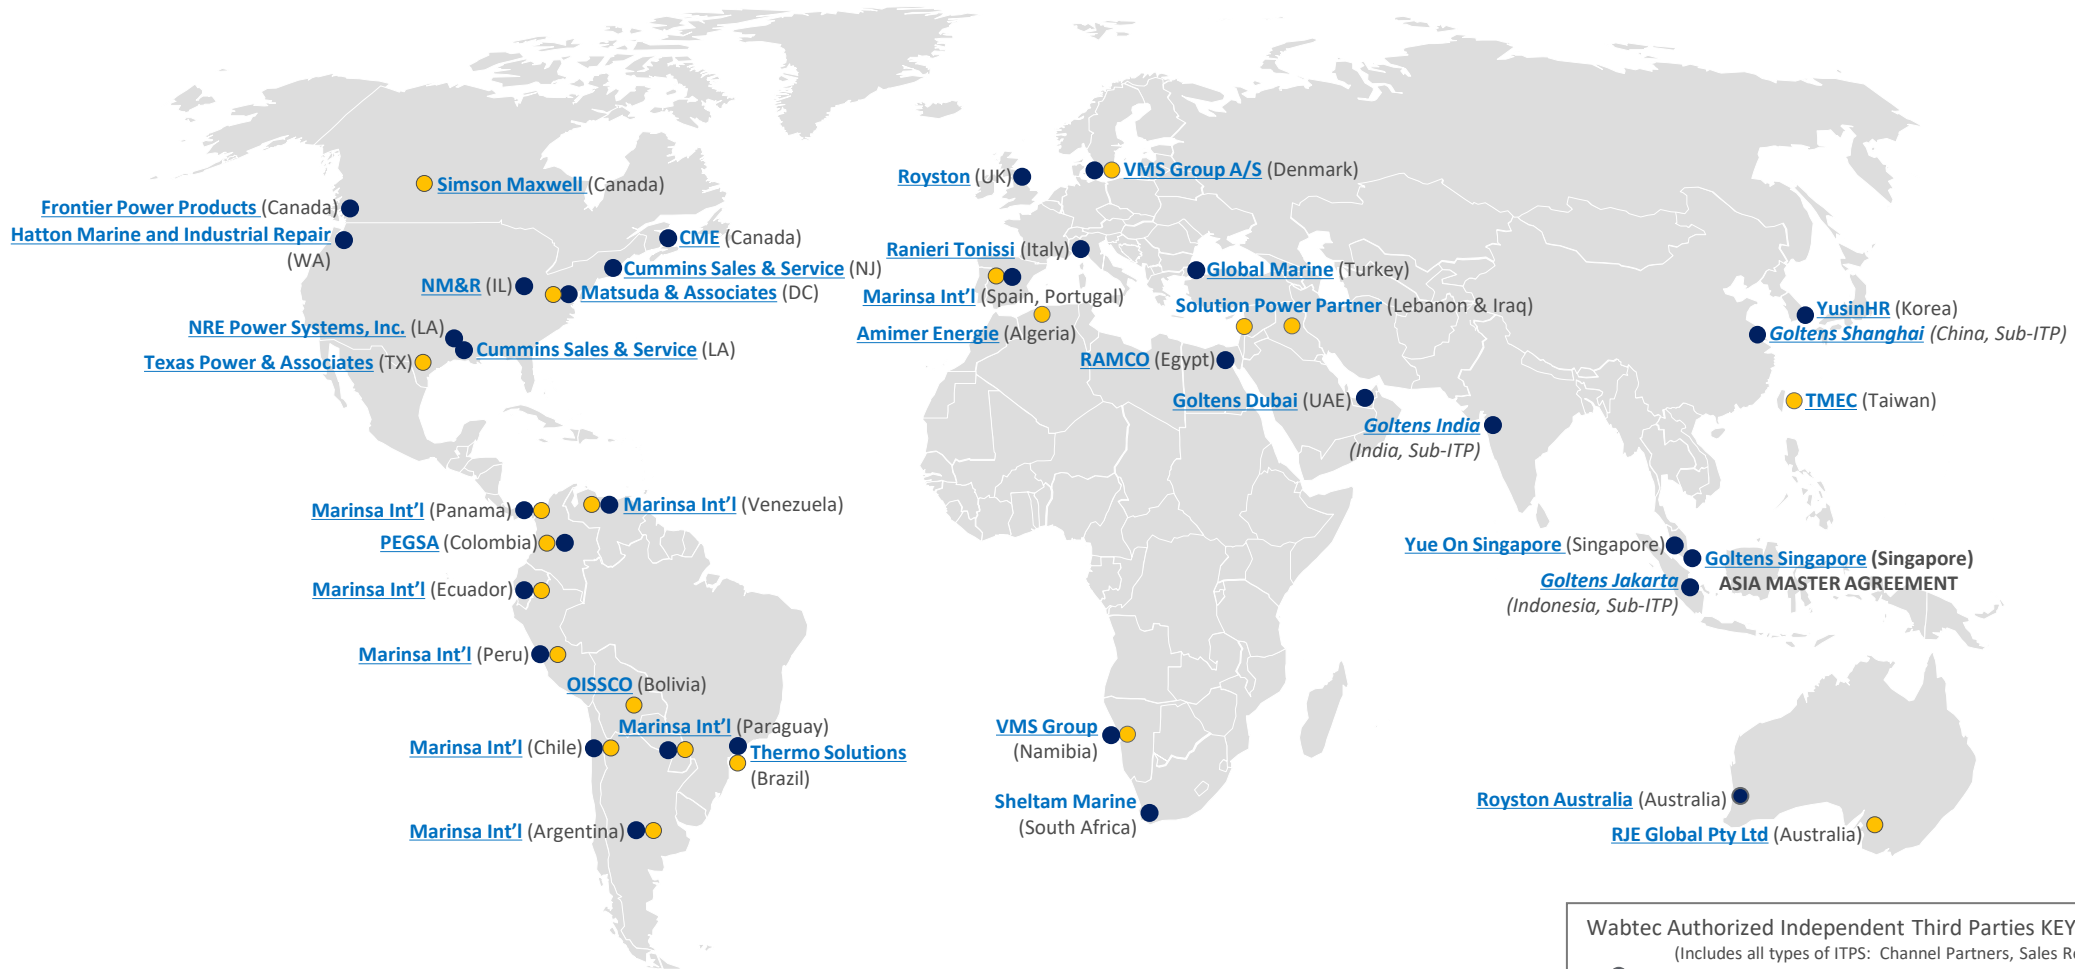

Authorized Marine/Stationary Partners

Wabtec Authorized Independent Third Parties KEY:
 (Includes all types of ITPS: Channel Partners, Sales Reps, Packagers)

- Wabtec Marine Engines Channel Partners
- Wabtec Stationary Power Channel Partners