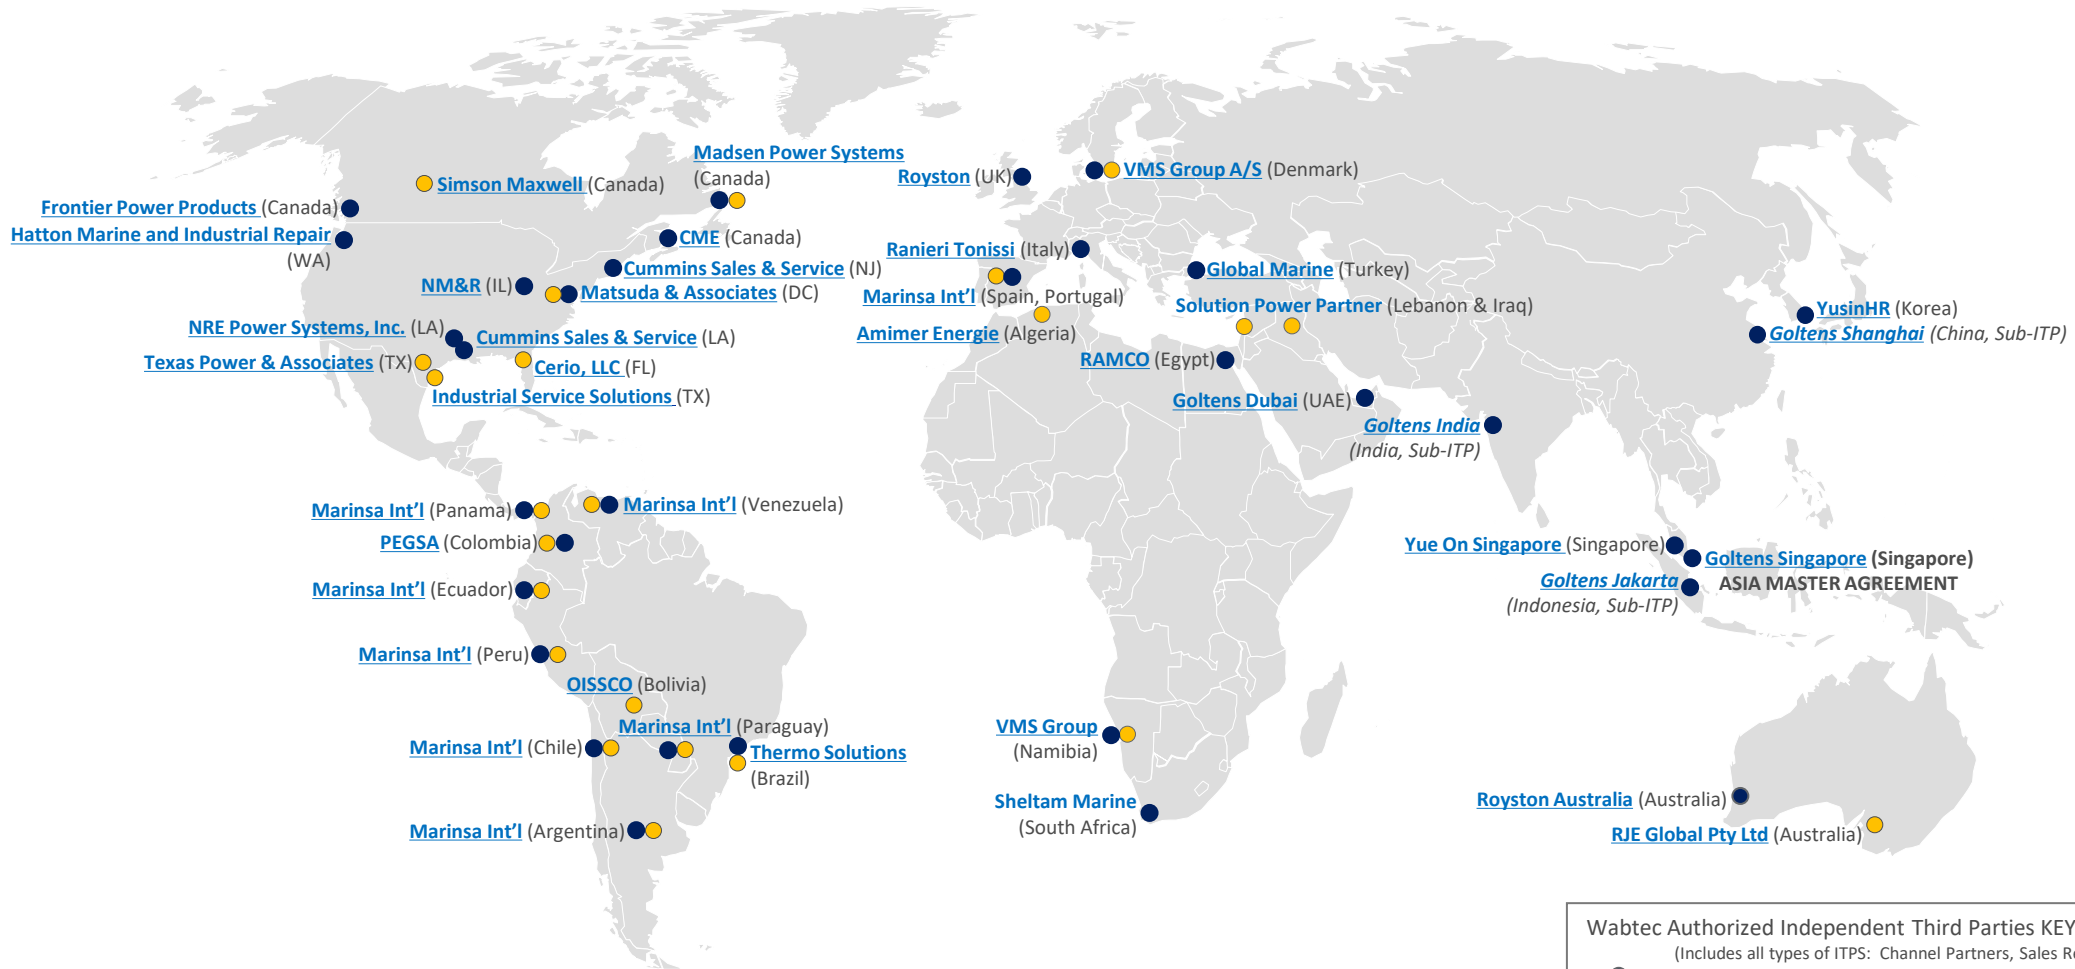

Authorized Marine/Stationary Partners

Wabtec Authorized Independent Third Parties KEY:
 (Includes all types of ITPS: Channel Partners, Sales Reps, Packagers)

- Wabtec Marine Engines Channel Partners
- Wabtec Stationary Power Channel Partners