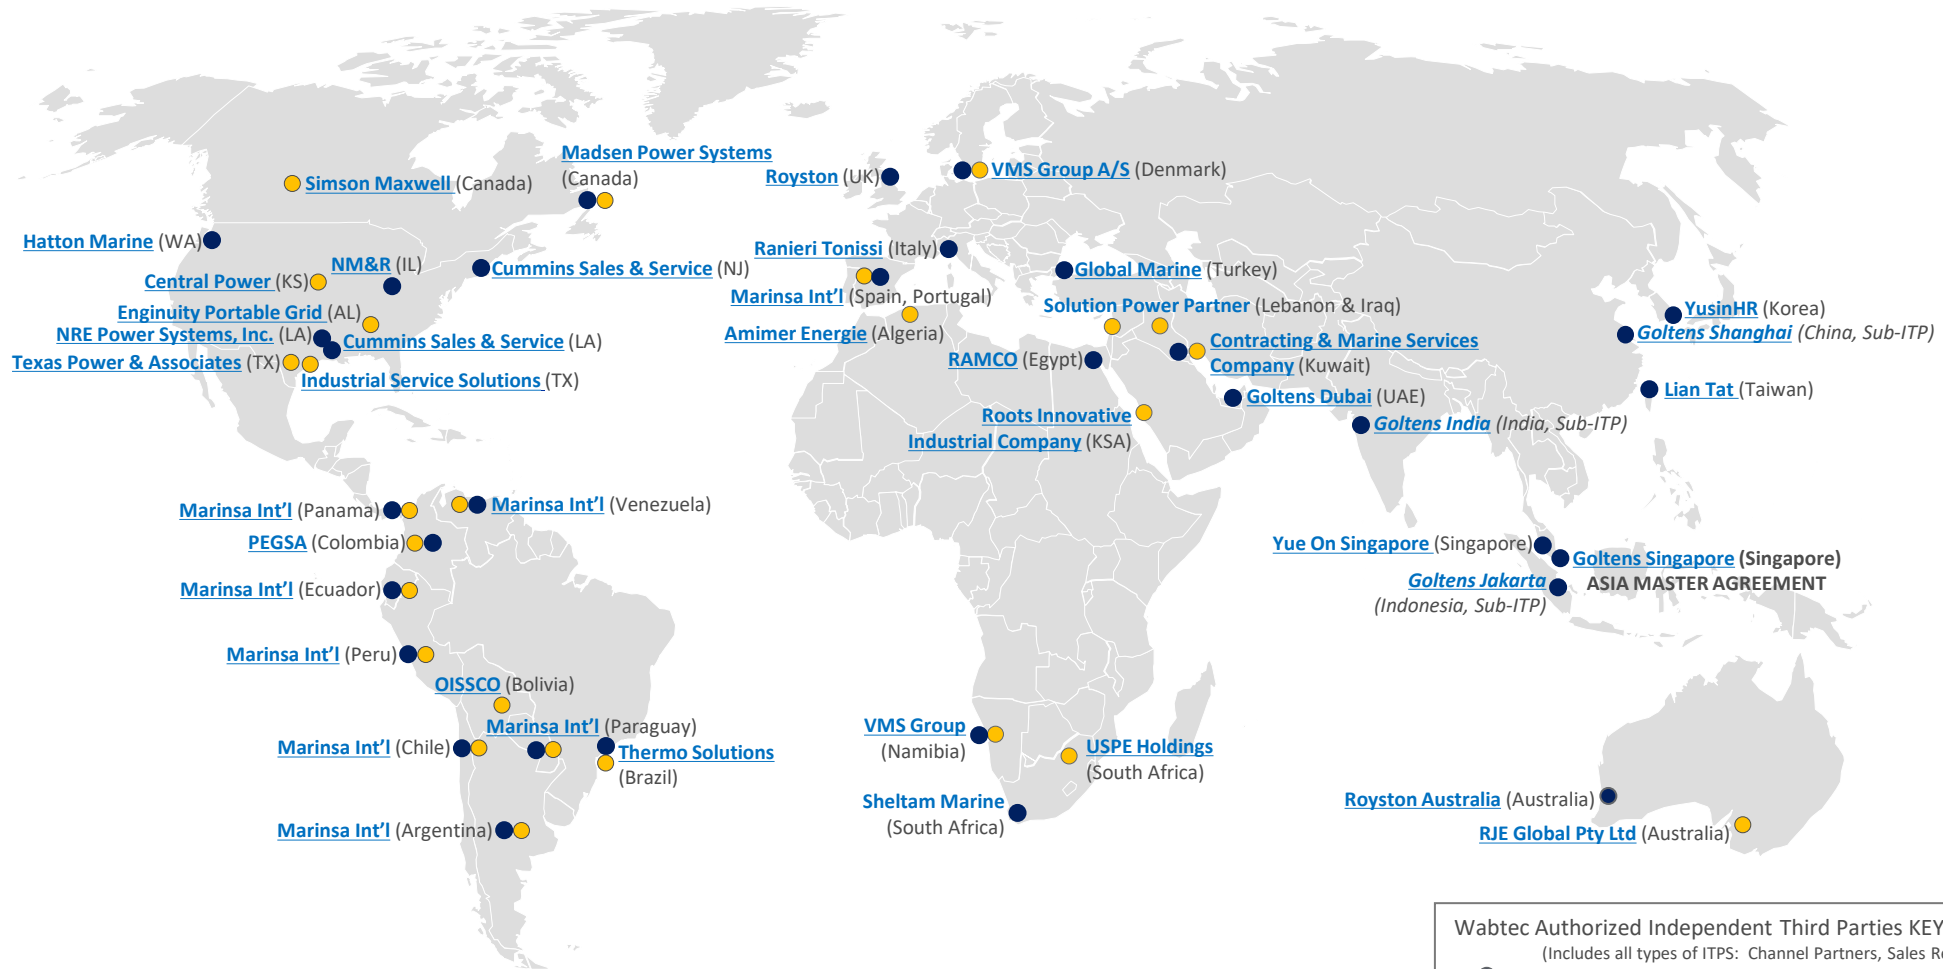

# Authorized Marine/Stationary Partners

Wabtec Authorized Independent Third Parties KEY:  
 (Includes all types of ITPS: Channel Partners, Sales Reps, Packagers)

- Wabtec Marine Engines Channel Partners
- Wabtec Stationary Power Channel Partners