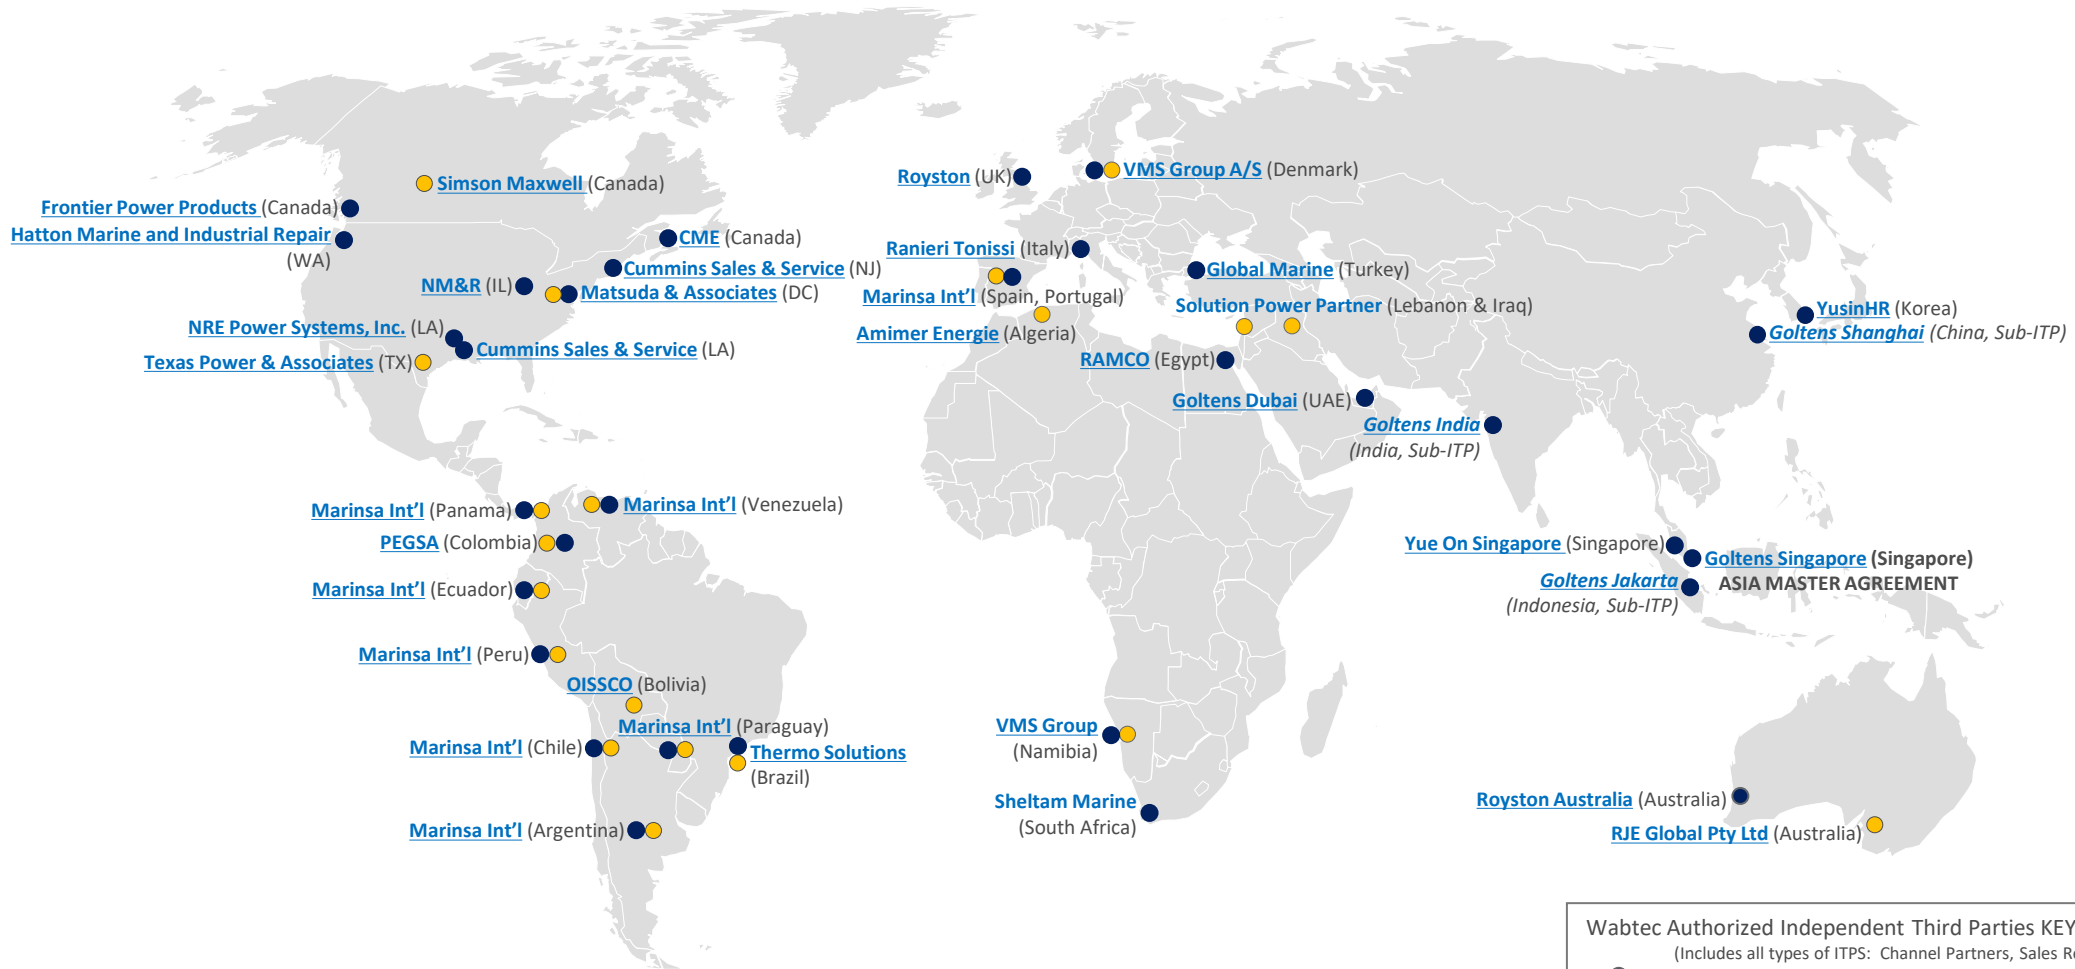

# Authorized Marine/Stationary Partners

Wabtec Authorized Independent Third Parties KEY:  
 (Includes all types of ITPS: Channel Partners, Sales Reps, Packagers)

- Wabtec Marine Engines Channel Partners
- Wabtec Stationary Power Channel Partners