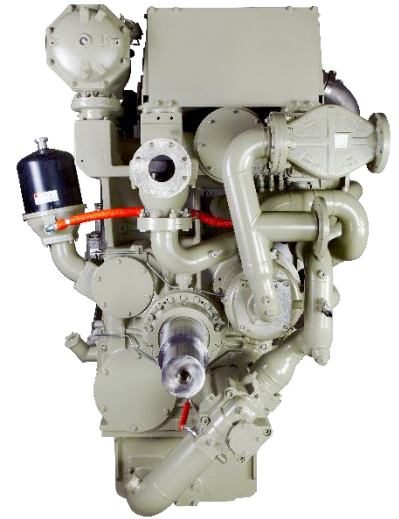

Marine & Stationary Power Remanufactured Component and Hardware / Gasket Kit offerings.

Our **Remanufactured Component Solutions** enable customers to have their serviceable components refurbished (Repair & Return), and in some cases replaced (Unit Exchange) with corresponding certified OEM quality replacements. In either case, units go through a comprehensive teardown, requalification, and assembly process that ensures remanufactured units perform on par with corresponding new units.

UX (Unit Exchange) offerings:

Part Number	Description
117X1062R	Rod, Master Piston
123X1110-2R	Inj Noz, fuel, low Sac Ux
123X1160-1BR	Fuel Injector, Emissions, Bosch
123X1167BR	FUEL NOZZLE, (ECCO), Bosch
125X1150R	Water pump (FDL)
126X1914R	Turbocharger - Tier 1
128X1649-1R	Intercooler, Diesel Engine, UX, right
128X1650-1R	Intercooler, Diesel Engine, UX
128X1779R	Intercooler, Tier 1, Right Side (UX)
128X1780R	Intercooler, Tier 1, Left Side (UX)
117X1062R	Rod, Master Piston
123X1110-2R	Inj Noz, fuel, low Sac Ux
123X1160-1BR	Fuel Injector, Emissions, Bosch
123X1167BR	FUEL NOZZLE, (ECCO), Bosch
125X1150R	Water pump (FDL)
126X1914R	Turbocharger - Tier 1
132X1645R	Ux Fuel Inj Pump, 18mm, 2 Hlx
132X1710R	Ux Fuel Inj Pump, 18mm, 1hlx
132X1825-3R	FDL Fuel Pump
139X1271R	Lube Pump For 16cyl
139X1280R	Valve, oil Rel, fixed, Ux
17FE189B4R	CARD
17FM664H1R	Panel, EGU, Tier 1 version
17X1012-7R	Ux Art Rod, Less Dowel Pin
323X1003-1BR	Fuel Injector Assy, Bosch
323X4002R	Injector EVO Tier-4
332X1021BR	Fuel Pump, Bosch

Turbo R&R (Repair & Return) offerings:

Turbo R&R Part Numbers
126X2135RR
126X1983RR
126X1992RR
126X2073RR
126X2091RR
126X2146RR
126X2153RR
326X1085RR
326X1087RR
326X1153RR
326X1157RR
326X1175RR
326X1176RR
326X1179RR
326X1180RR
326X1206RR
326X1227RR
326X1228RR
326X1295RR
326X1347RR
326X1360RR
326X1361RR
326X1368RR
326X1369RR
41E914390G17RR
41E914390G19RR
41E914544ABG43RR
126X2007RR
326X1398RR